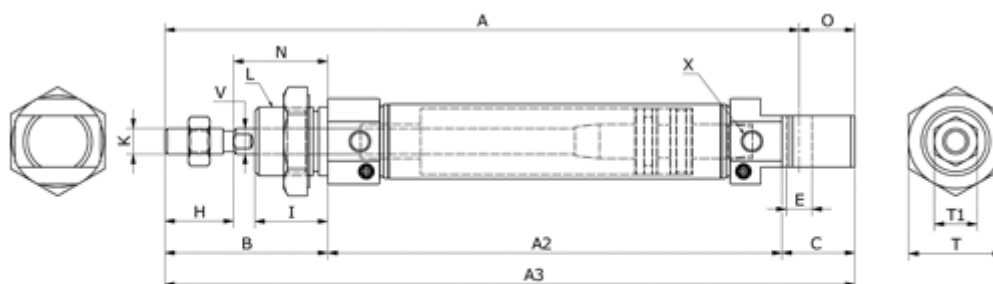

Data Sheet

Article number: 58MIC25S0500CAG

Description: Cylinder MIC-25x500-S-CA-G, Ø25x500
Double acting with cushion type - port 1/8"

Measures

A	= 126	I	= 22	V = 10
A2	= 65	K	= M10x1,25	X = 1/8"
A3	= 137	L	= M22x1,5	
B	= 50	N	= 28	
Bore diameter	= 25	O	= 11	
C	= 22	Stroke	= 500	
E	= 8	T	= 17	
HS	= 22	T1	= 29	